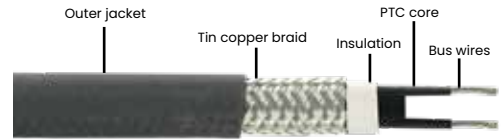

# TLC-TP - 12 mm

## 12 mm TLC-TP Self Regulating Heating Cable

TLC-TP cables are ideal for roof & gutter de-icing and help prevent ice damage caused by ice dams. They promote free flow of melt water through gutters and downspouts to ground level and drains, for residential and commercial applications. These cables use the latest self-regulating technology adjusting heat output according to the ambient temperature, making them energy efficient and cost effective.

- Cable can be cut to desired length and overlapped without risk of overheating.
- Suitable for metal or plastic surfaces.
- Low installation and maintenance cost.
- Tinned copper braid provides additional protection to the cable core.
- Flame retardant thermoplastic outer jacket option, protects against certain chemical solution, abrasion and impact damage.