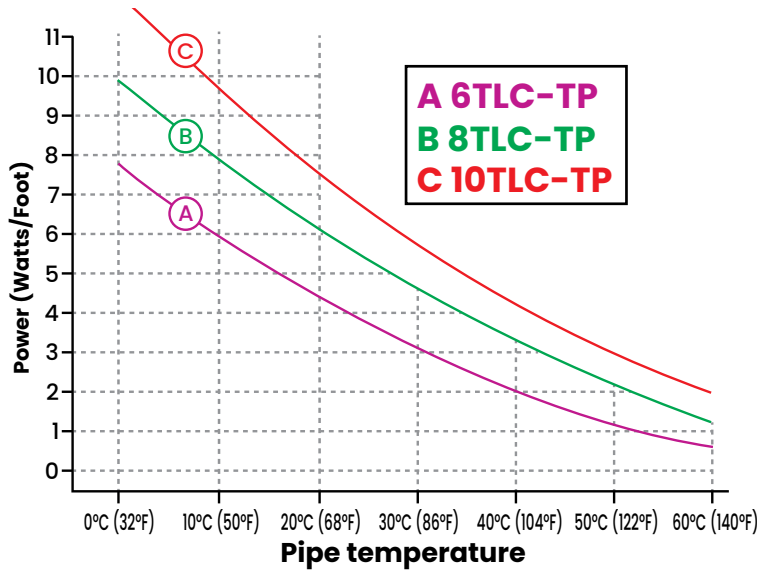

### Power output curves

Nominal power output at 240V TLC cable

	Adjustment Factors			
	Power Output		Circuit Length	
	208V	277V	208V	277V
6TLC-TP	0.86	1.10	0.93	1.10
8TLC-TP	0.89	1.08	0.92	1.11
10TLC-TP			0.92	1.12