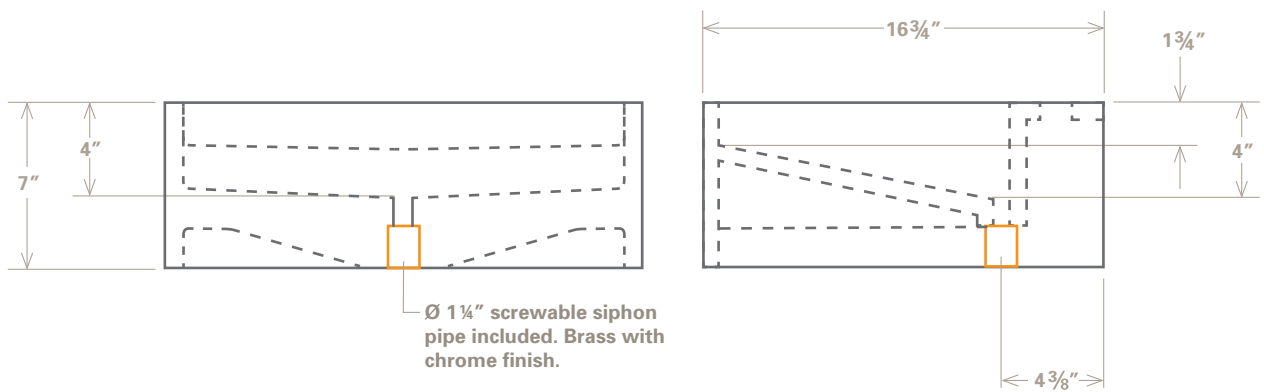

Concrete sink with  
linear drain

Suitable for wall  
mounting

20" X 16 3/4" X 7"

# Rituel<sup>UZO</sup> XP

Rituel Uzo XP, natural

Designed and manufactured in Quebec

**HDFC concrete sink model UZO XP**

Rectangular, linear drain

Dimensions: 20" X 16 3/4" X 7"

Weight: 56 lb

No overflow

Siphon pipe included  $\varnothing$  1 1/4"

Rituel **UZO XP**

**Wall installation,  
hidden brackets**

Requires four #10 screws  
into a 16" C/C stud or  
3/4" plywood strapping

514 886-2444

info@purbeton.com