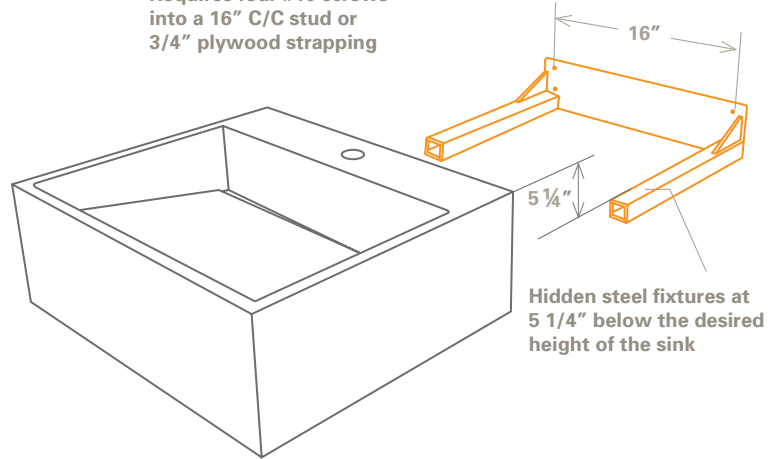

Concrete sink with  
linear drain

Suitable for wall  
mounting

20" X 16 3/4" X 7"

# Rituel<sup>UZO</sup> XP

Rituel Uzo XP, natural

Designed and manufactured in Quebec

**HDFC concrete sink model UZO XP**

Rectangular, linear drain

Dimensions: 20" X 16 3/4" X 7"

Weight: 56 lb

No overflow

Siphon pipe included  $\varnothing$  1 1/4"

Rituel **UZO XP**

**Wall installation,  
hidden brackets**

Requires four #10 screws  
into a 16" C/C stud or  
3/4" plywood strapping

514 886-2444

info@purbeton.com