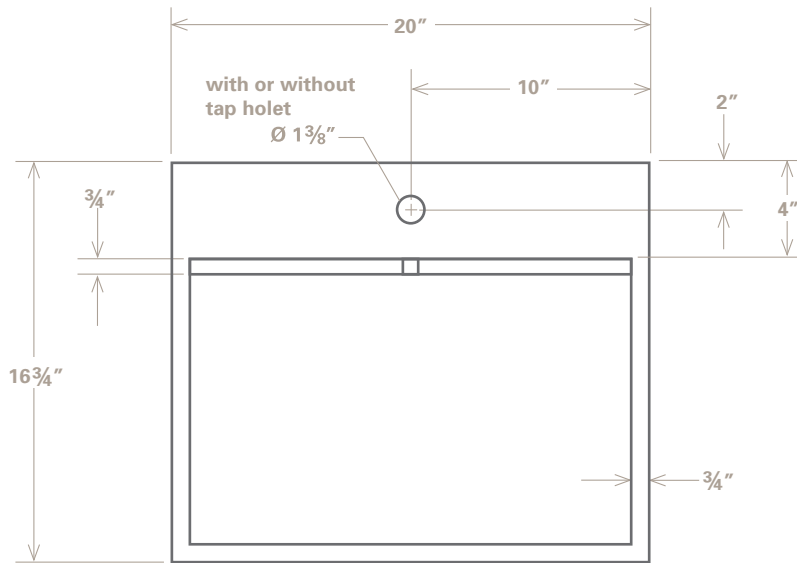

Concrete sink with  
linear drain

Suitable for wall  
mounting

20" X 16 3/4" X 7"

# Rituel<sup>UZO</sup> XP

Rituel Uzo XP, natural

Designed and manufactured in Quebec

**HDFC concrete sink model UZO XP**

Rectangular, linear drain

Dimensions: 20" X 16 3/4" X 7"

Weight: 56 lb

No overflow

Siphon pipe included  $\varnothing$  1 1/4"

Rituel **UZO XP**

**Wall installation,  
hidden brackets**

Requires four #10 screws  
into a 16" C/C stud or  
3/4" plywood strapping

514 886-2444

info@purbeton.com