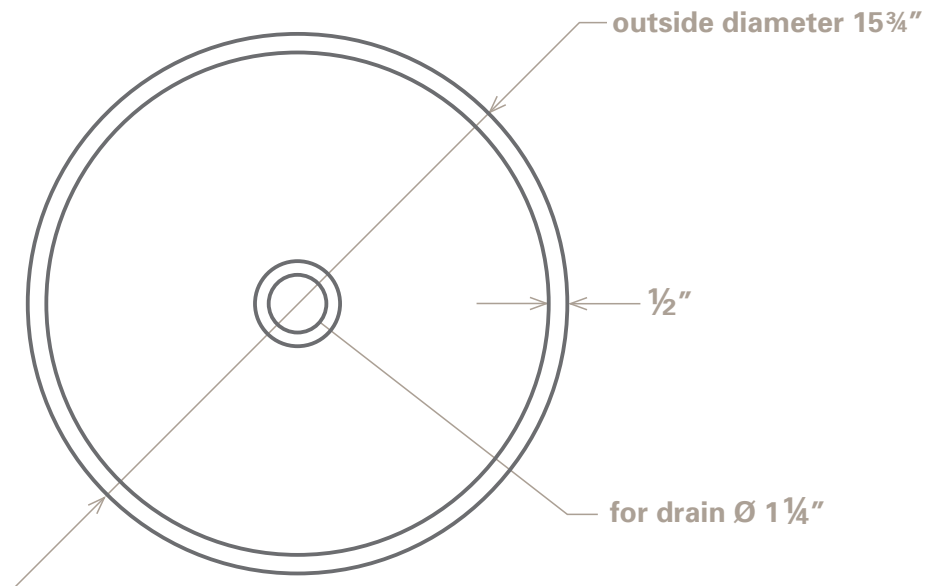

Round concrete sink,
centred drain

Suitable for
surface mounting

Diameter 15¾" X 4¾" height

Rituel 16R

Rituel 16R, mineral

Designed and manufactured in Quebec

Concrete counter top basin
model Rituel 16R

Round shape, centred drain

Dimensions:

diameter 15¾" X 4¾" height

Suitable for surface mounting

Weight: 27 lb.

No overflow

For wall or countertop tap (high tap)

For drain 1 ¼" dia. (Fits most drains)

Rituel 16R