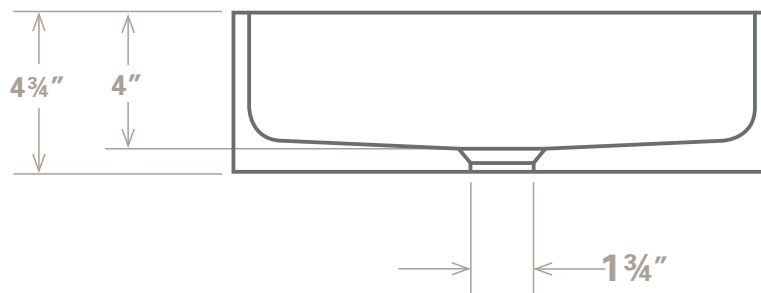

Round concrete sink,
centred drain

Suitable for
surface mounting

Diameter 15¾" X 4¾" height

Rituel 16R

Rituel 16R, mineral

Designed and manufactured in Quebec

Concrete counter top basin
model Rituel 16R

Round shape, centred drain

Dimensions:

diameter 15¾" X 4¾" height

Suitable for surface mounting

Weight: 27 lb.

No overflow

For wall or countertop tap (high tap)

For drain 1 ¼" dia. (Fits most drains)

Rituel 16R