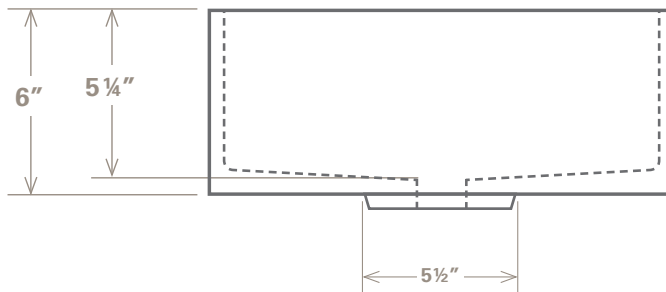

**HDFC sit-on concrete sink
model Rituel 15P**

Square, centred drain

Dimensions: 15" X 15" X 6"

Weight: 32 lb.

No overflow

Rituel 15P

514 886-2444

info@purbeton.com

purbeton.com

178 rang Duncan

St-Chrysostome QC J0S 1R0