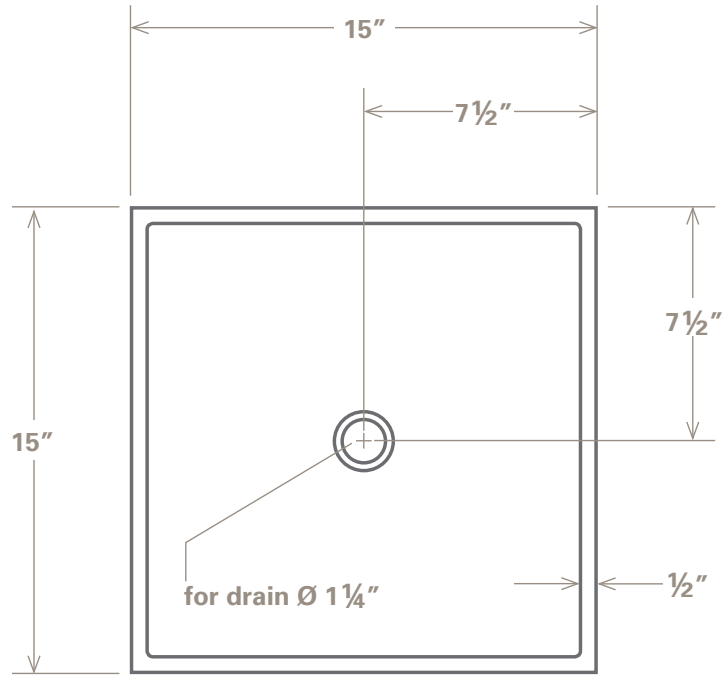

**HDFC sit-on concrete sink
model Rituel 15P**

Square, centred drain

Dimensions: 15" X 15" X 6"

Weight: 32 lb.

No overflow

Rituel 15P

514 886-2444

info@purbeton.com

purbeton.com

178 rang Duncan

St-Chrysostome QC J0S 1R0