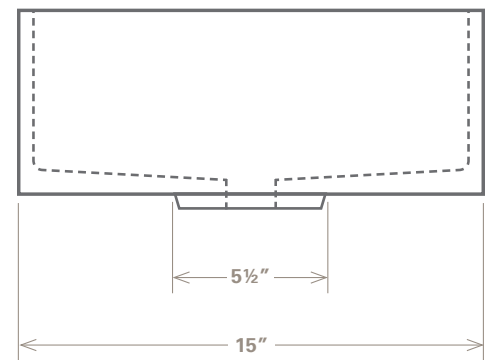

**HDFC sit-on concrete sink
model Rituel 15P**

Square, centred drain

Dimensions: 15" X 15" X 6"

Weight: 32 lb.

No overflow

Rituel 15P

514 886-2444

info@purbeton.com

purbeton.com

178 rang Duncan

St-Chrysostome QC J0S 1R0